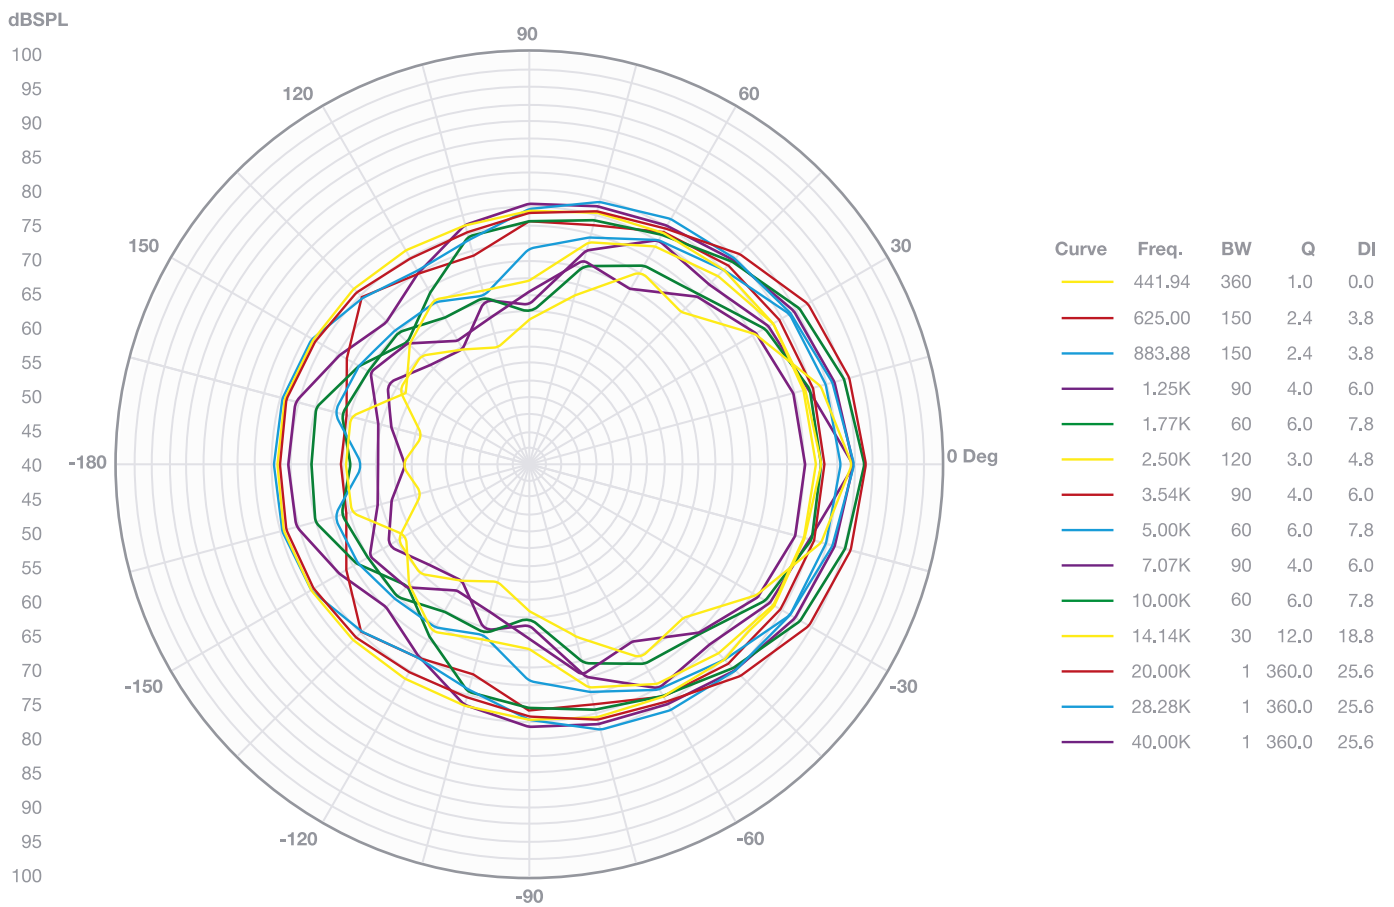

## SPL vs Frequency

## SPL vs Angle

+ Info <https://fonestar.com/SONORA-5AN>