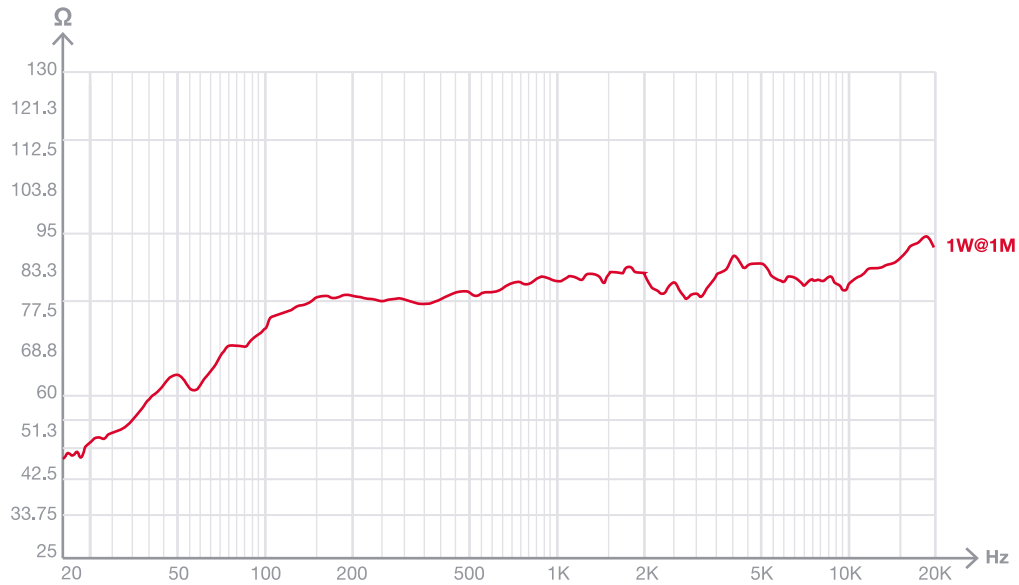

## SPL vs Frequency

## SPL vs Angle

+ Info <https://fonestar.com/SONORA-5AN>